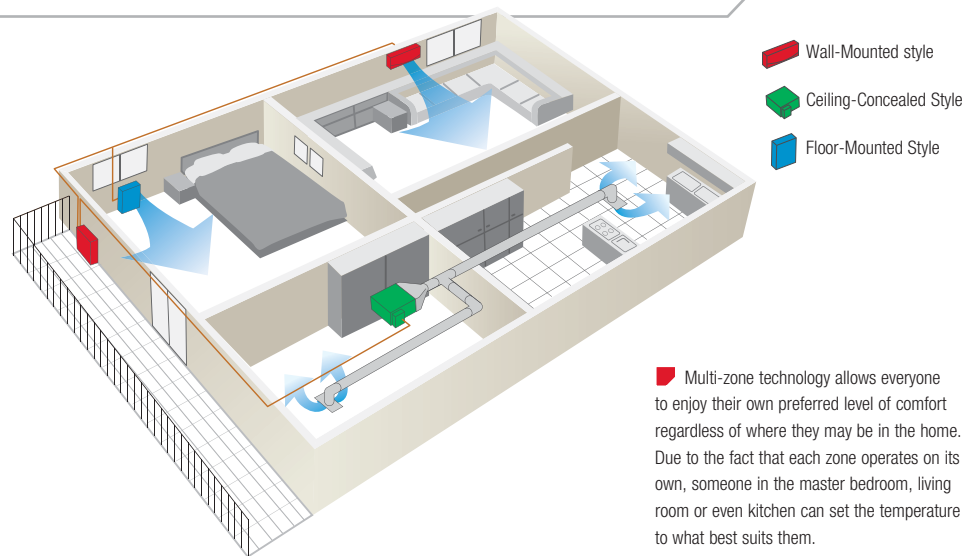

# MULTI-SPLIT SYSTEM

## The Convenient Way to Enhance any Interior

Your Mitsubishi Electric multi-split system could be the best solution for balancing the use of available space with available money. The innovative design of the system lets you mix and match several indoor units to fit the layout of the home. Plus, if you ever need to add additional units, they're easy to install and add to your existing system.

Multi-zone technology allows everyone to enjoy their own preferred level of comfort regardless of where they may be in the home. Due to the fact that each zone operates on its own, someone in the master bedroom, living room or even kitchen can set the temperature to what best suits them.